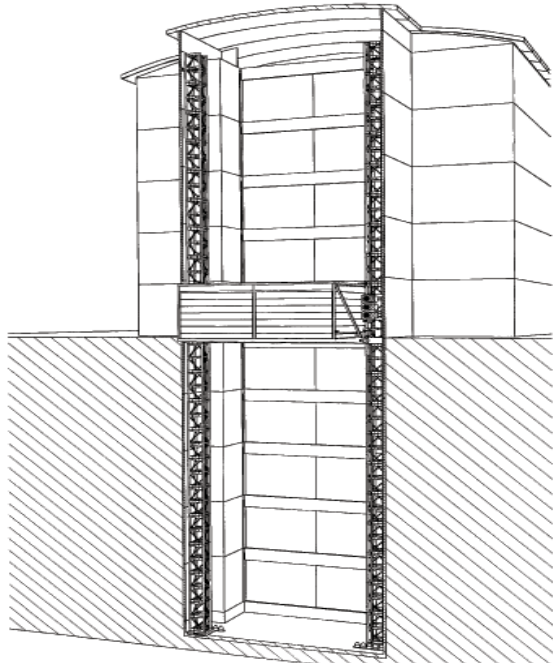

ARK PARKING
LIFT TWO MAST VERSION
POSITIONING

00-0908-6653