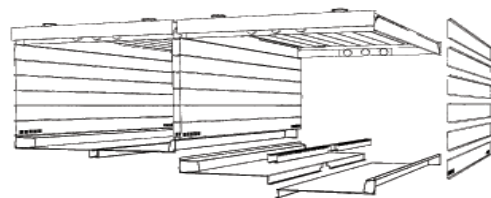

PLATES

ARK PARKING
LIFT TWO MAST VERSION
PRELIMINARY CAGE STRUCTURE

00-0908-6656