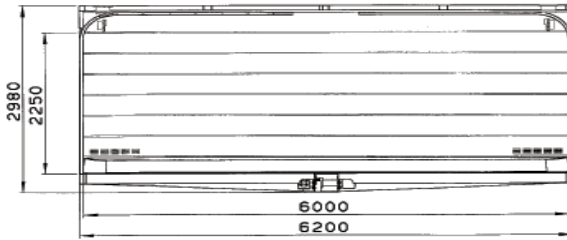

ARK PARKING
LIFT TWO MAST VERSION
PRELIMINARY CAGE STRUCTURE

00-0908-6655