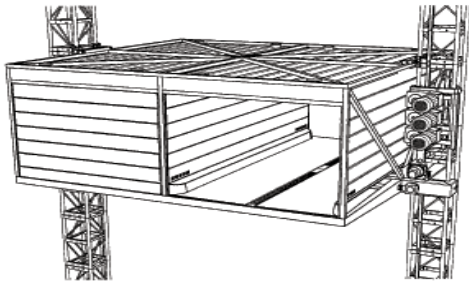

ARK PARKING
LIFT TWO MAST VERSION
PRELIMINARY CAGE STRUCTURE

00-0908-6655