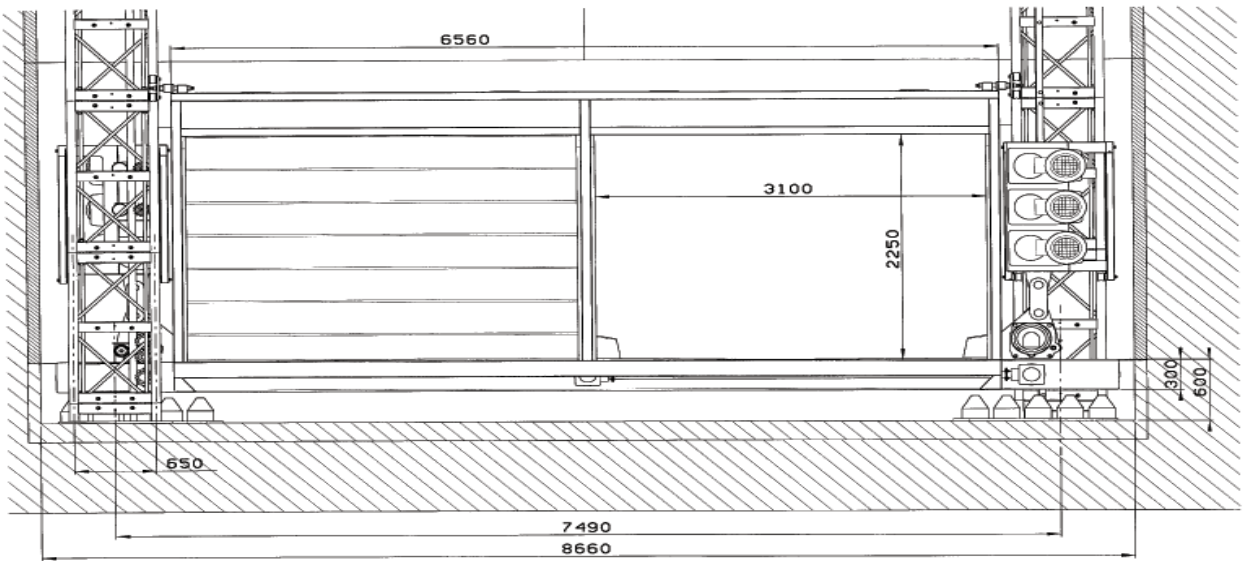

ARK PARKING
LIFT TWO MAST VERSION
LOWER POSITION

00-0908-6654