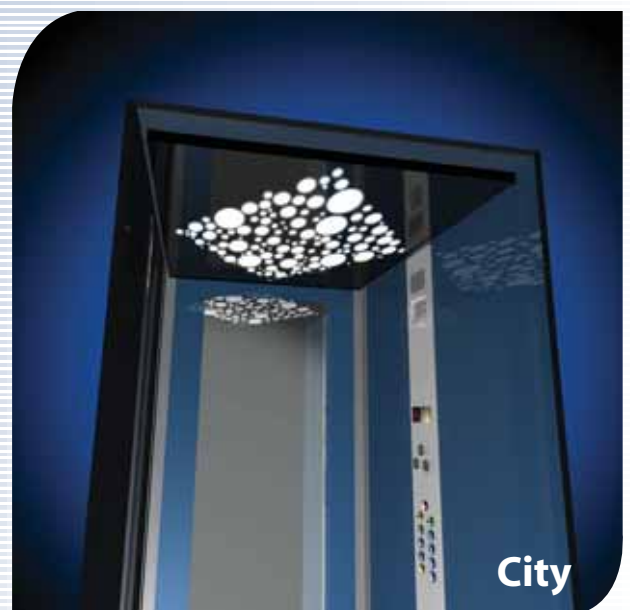

Available in painted iron sheet, plasticized sheet plate or in stainless steel.

cornice
e griglia
in alluminio

Disponibile in lamiera verniciata, plastificata oppure in acciaio inox.

Available in painted iron sheet, plasticized sheet plate or in stainless steel.