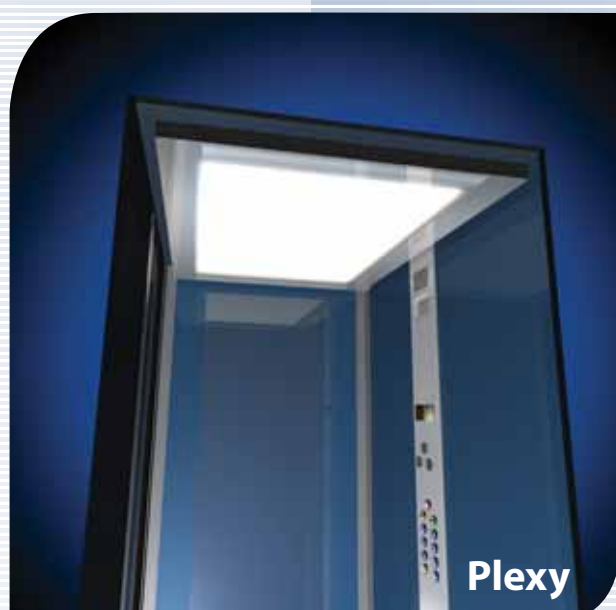

Plexy

In perspex con telaio esterno in lamiera plastificata oppure in acciaio inox.

Ceiling in perspex with frame in plasticized sheet plate or in stainless steel.